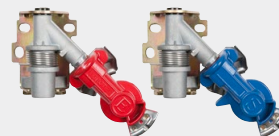

**Powder Coated Aluminum Body and Stainless-Steel Clasp Plate** for corrosion protection and easy identification in all weather conditions

**Premium Grey Polyurethane Seal** with dust flaps – for an air-tight seal, longer life and protection of evasive objects

**Stainless-Steel Filter Screen** to prevent unwanted objects or insects clogging your air lines

STANDARD

SHUTOFF

38° ANGLED

45° SWINGER

CAST IRON

#### SEALS & SCREENS, DUMMY GLADHAND, LOCKS

Grote offer a complete line of replacement seals in rubber and polyurethane materials. These inexpensive products are a must have as service parts wherever you travel. Gladhand accessories like dummy gladhands and pacifiers provide additional protection from evasive objects clogging your lines when your truck or trailer is idle. Additionally, protection from theft is very important – so take advantage of the Grote gladhand lock.